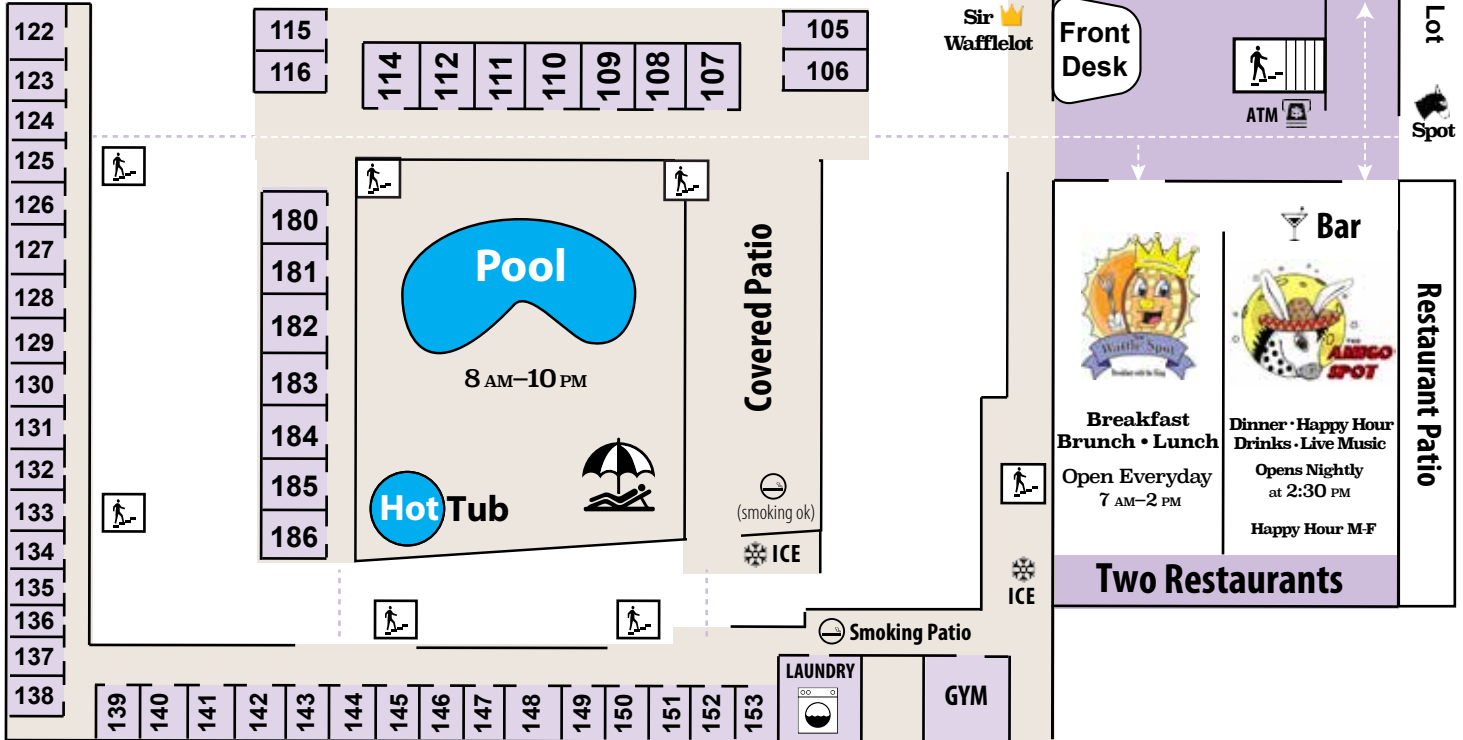

# Hotel Map

1333 Hotel Circle South  
San Diego, CA 92108

## First Floor

## Second Floor

For Info Dial "0"  
or Speed Dial  
Guest Services