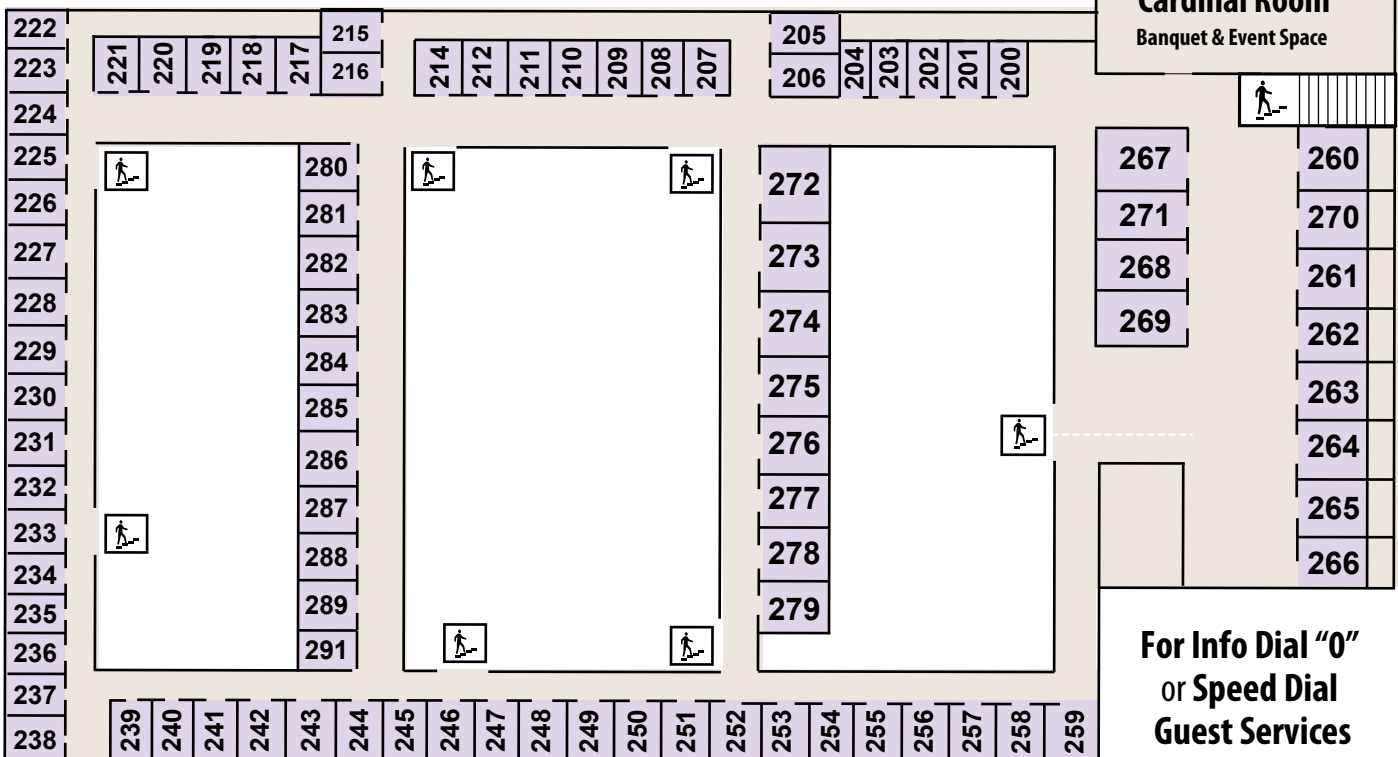

# Hotel Map

1333 Hotel Circle South  
San Diego, CA 92108

## First Floor

## Second Floor

For Info Dial "0"  
or Speed Dial  
Guest Services