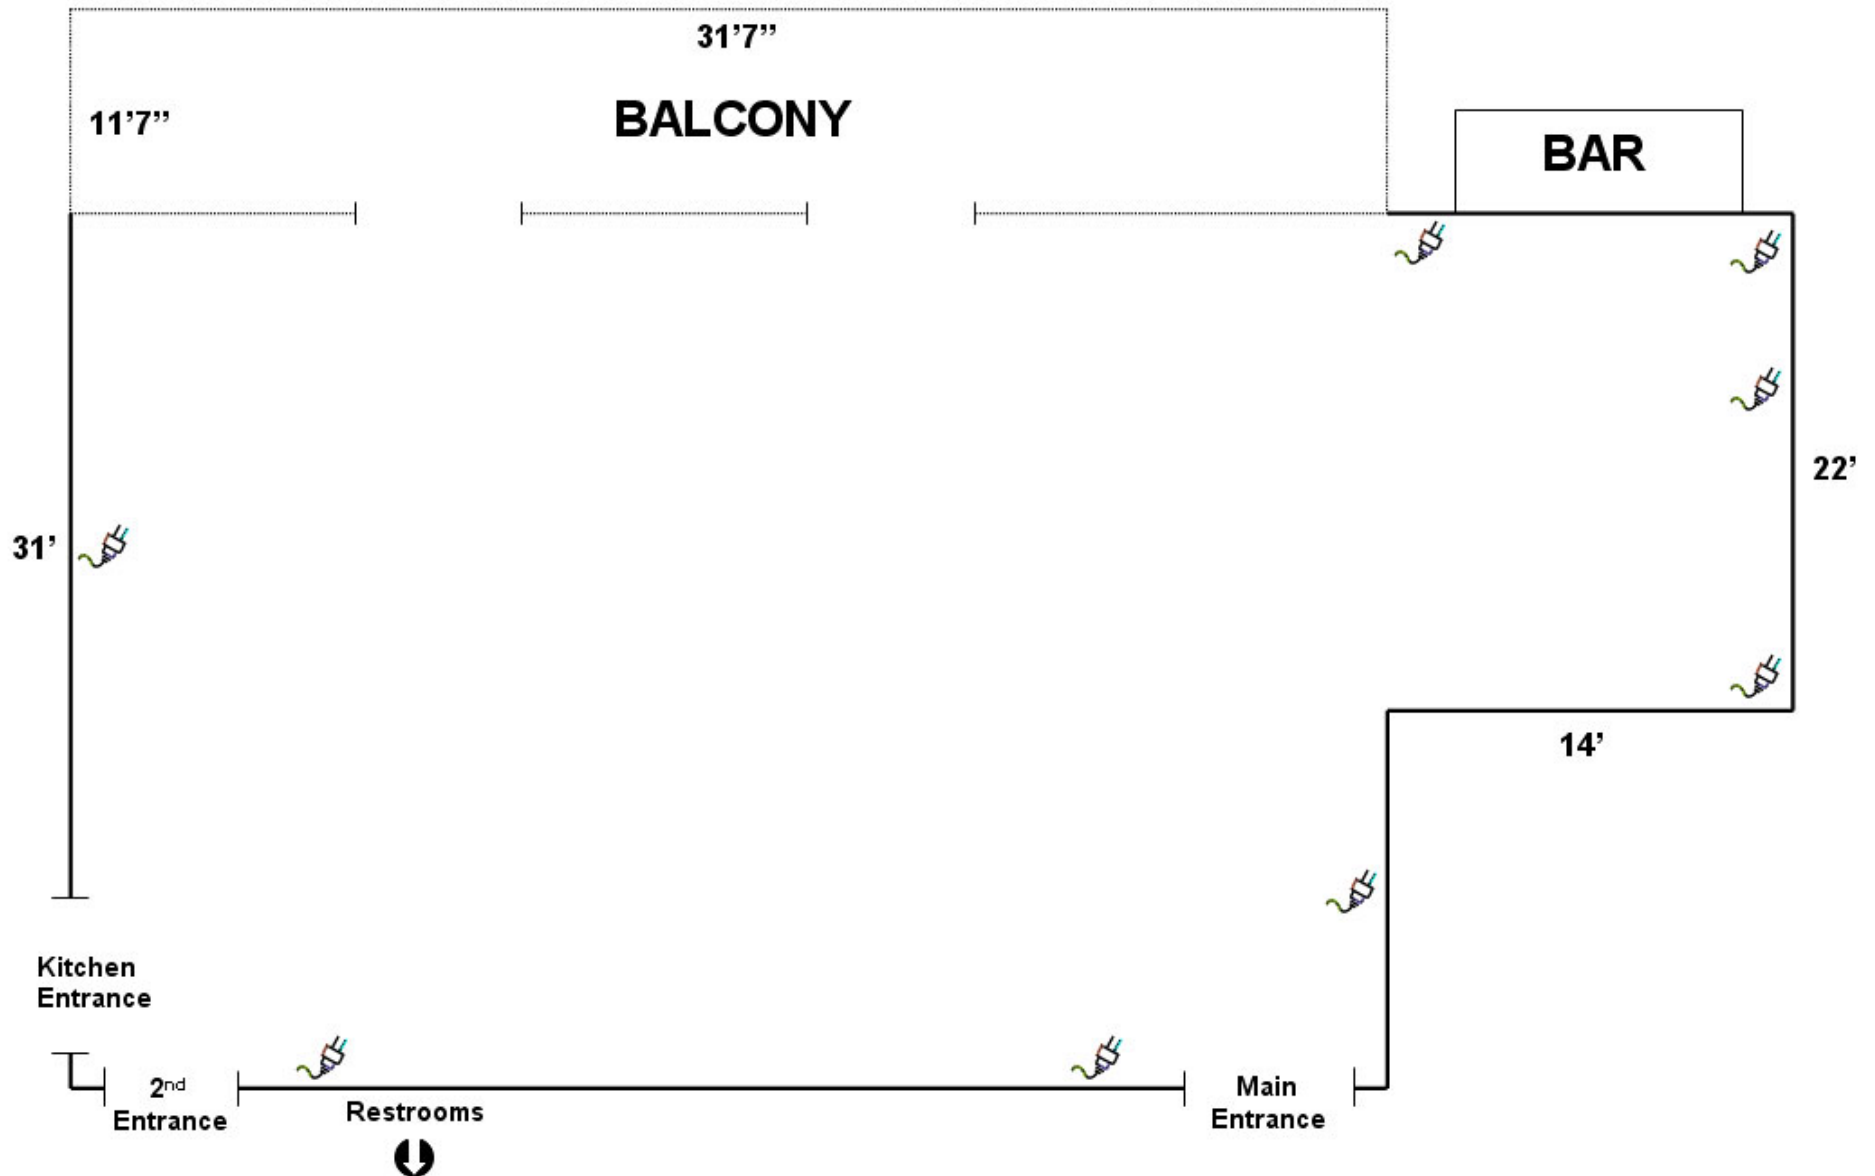

CARDINAL ROOM

(1,238 Sq. Ft.)

LANCERS & KNIGHTS ROOM

(1,180 Sq. Ft.)

LANCERS

(760 Sq. Ft.)

KNIGHTS

(420 Sq. Ft.)